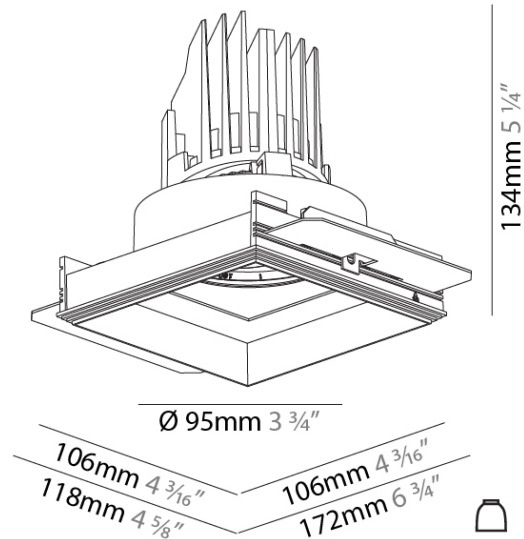

ELECTRICAL
Lamp Type: LED (Zhaga Standard)
Input Wattage (W): 15.5
Total Output Wattage (W): 14.5
Dimming: Tri-Mode (Non-Dimming and Phase Dimming (120Vac only) and 0-10V Dimming)
Driver Included: No
Driver Location: Recessed Housing
Driver Type: Constant Current - Universal
Driver Class: Class 2
Housing: See components
Input Voltage (V): 120 - 277
Constant Current (MA): 500

LED
Number of LEDs: 1
Color Temperature (°K): 2700 / 3000 / 3500 / 4000
Max. Delivered Lumen (lm): 940 / 980 / 1029 / 1050
Nominal Lumen (lm): 1386 / 1438 / 1511 / 1542
CRI: >90 CRI
Efficiency (%): 87.9 / 88.4 / 87.9
Lamp Life (hrs): 50000
Upon Request: RGB-W Tunable White Special Color Temperature
Special LED

OPTICAL
Reflector: 20 / 40 / 60
Adjustability: Rotational 355°; Tilt 30°
Upon Request: Special Beam Angles

RATINGS AND CERTIFICATIONS
Zaneen Inc. © 2022, 10000 880-3382, F 416-247-9319, www.zaneen.com

Available for international specifications by adding "INT" at the end of the existing Model #. For assistance on 'custom' specifications, contact zteam@zaneen.com.
Certified By: Certified for North American Standards
In a constant effort to supply the best product, we reserve the right to change specifications or materials without notice. The most recent specification sheets are found at zaneen.com
IP rating: IP20