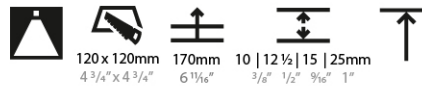

ELECTRICAL

Lamp Type: LED (Zhaga Standard)
Input Wattage (W): 15.5
Total Output Wattage (W): 14.5
Dimming: Tri-Mode (Non-Dimming and Phase Dimming (120Vac only) and 0-10V Dimming)
Driver Included: No
Driver Location: Recessed Housing
Driver Type: Constant Current - Universal
Driver Class: Class 2
Housing: See components
Input Voltage (V): 120 - 277
Constant Current (MA): 500

LED

Number of LEDs: 1
Color Temperature (°K): 2700 / 3000 / 3500 / 4000
Max. Delivered Lumen (lm): 940 / 980 / 1029 / 1050
Nominal Lumen (lm): 1386 / 1438 / 1511 / 1542
CRI: >90 CRI
Efficiency (%): 87.9 / 88.4 / 87.9
Lamp Life (hrs): 50000
Upon Request: RGB-W Tunable White Special Color Temperature Special LED

OPTICAL

Reflector*: 20 / 40 / 60
Upon Request: Special Beam Angles

RATINGS AND CERTIFICATIONS

Available for international specifications by adding 'INT' at the end of the existing Model #. For assistance on 'custom' specifications, contact zteam@zaneen.com. In a constant effort to supply the best product, we reserve the right to change specifications or materials without notice. The most recent specification sheets are found at zaneen.com
IP rating: IP20